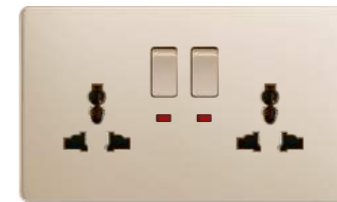

D5025
Fan Speed Switch (200W)

D5026
Automatic curtain switch