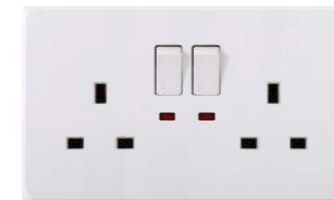

D5022
1 Gang 1 Way Switch + 13A Switchde Socket + 2 Usb With Neon

D5023
16A Euro Socket

D5024
13A Socket

D5025
Fan Speed Switch (200W)

D5026
Automatic curtain switch

D5027
45A Switch With Neon

D5028
45A 250V CONNECTOR