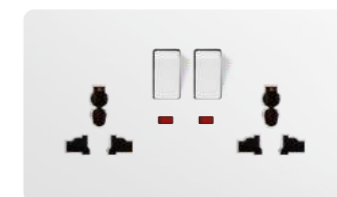

C1030
Double 3 Pin Universal Socket