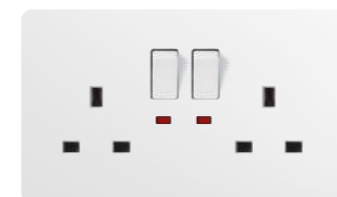

C1022
1 Gang 1 Way Switch +
13A Switchde Socket
+ 2 Usb With Neon

C1023
16A Euro Socket

C1024
13A Socket

C1025
Fan Speed Switch
(200W)

C1026
Automatic curtain switch

C1027
45A Switch With Neon

C1028
45A 250V CONNECTOR