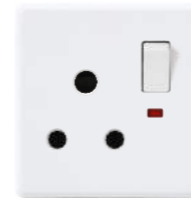

D12

Series

D12

Series

Product Catalogue

Cutting-edge Technology from Germany, Enable You to Enjoy Quality Life;
Latest Originality from Europe Leads the Design Trend;

Perfect Interpretation of Inspiration and Innovation;
Combination of Fashion and Taste;

PeneSQuiG®
ideas for life