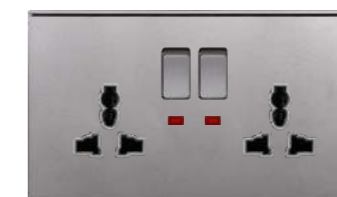

D5022
1 Gang 1 Way Switch +
13A Switchde Socket
+ 2 Usb With Neon

D5023
16A Euro Socket

D5024
13A Socket

D5025
Fan Speed Switch
(200W)

D5026
Automatic curtain switch

D5027
45A Switch With Neon

D5028
45A 250V CONNECTOR