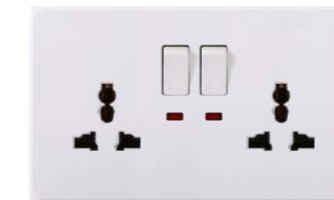

D5030
Double 3 Pin Universal Socket