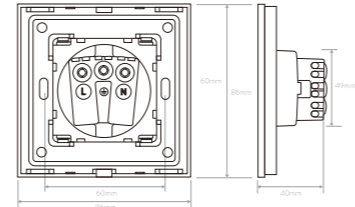

SMART HOME

Focus on Smart Switch Manufacturers

M10 Series

Material: 4mm toughened glass panel, PC plastic
 Voltage: 110-250V AC, 50-60hz
 Switch load power: 3-1000W GAN G, 2000W total Single Live wire connection
 Dimmer: 700w/gang, 2000W total