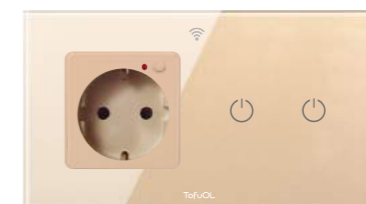

Germany socket+2g1w switch M20-52
Germany socket+2g2w switch M20-53
Germany socket+2g WiFi switch M20-54