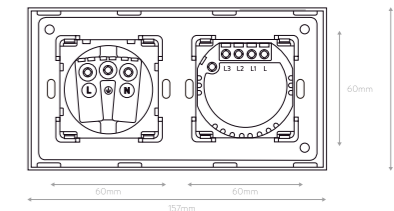

SMART HOME

Focus on Smart Switch Manufacturers

M20 Series

Material: 4mm toughened glass panel, PC plastic
Voltage: 110-250V AC, 50-60hz
Switch load power: 3-1 000W GAN G , 2000W total Single Live wire connection
Dimmer: 700w/gang, 2000W total