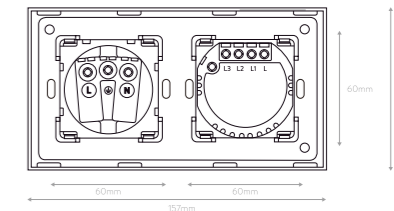

SMART HOME

Focus on Smart Switch Manufacturers

M30 Series

Material: 4mm toughened glass panel, PC plastic
Voltage: 110-250V AC, 50-60hz
Switch load power: 3-1 000W G A N G , 2000W total Single Live wire connection
Dimmer: 700w/gang, 2000W total

MODEL
1g1w touch switch M30-01
1g2w touch switch M30-02
1g1w wifi switch M30-03
1g2w wifi switch M30-04