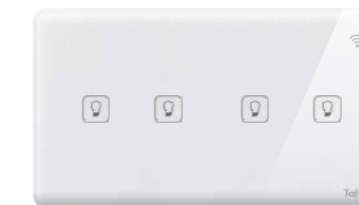

Wifi curtain switch
 M30-25

Germany wifi socket
 16A 250V M30-26

French wifi socket
 16A 250V M30-27

MODEL
 2g1w touch switch M30-28
 2g2w touch switch M30-29
 2g1w wifi switch M30-30
 2g2w wifi switch M30-31