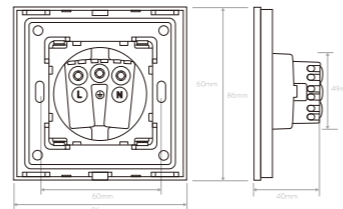

SMART HOME

Focus on Smart Switch Manufacturers

M20 Series

Material: 4mm toughened glass panel, PC plastic
Voltage: 110-250V AC, 50-60hz
Switch load power: 3-1 000W GAN G , 2000W total Single Live wire connection
Dimmer: 700w/gang, 2000W total