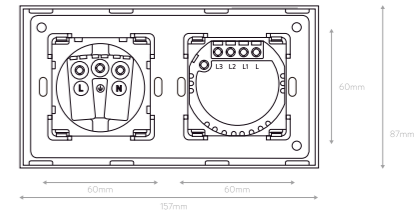

SMART HOME

Focus on Smart Switch Manufacturers

M10 Series

Material: 4mm toughened glass panel, PC plastic
 Voltage: 110-250V AC, 50-60hz
 Switch load power: 3-1000W GAN G, 2000W total Single Live wire connection
 Dimmer: 700w/gang, 2000W total