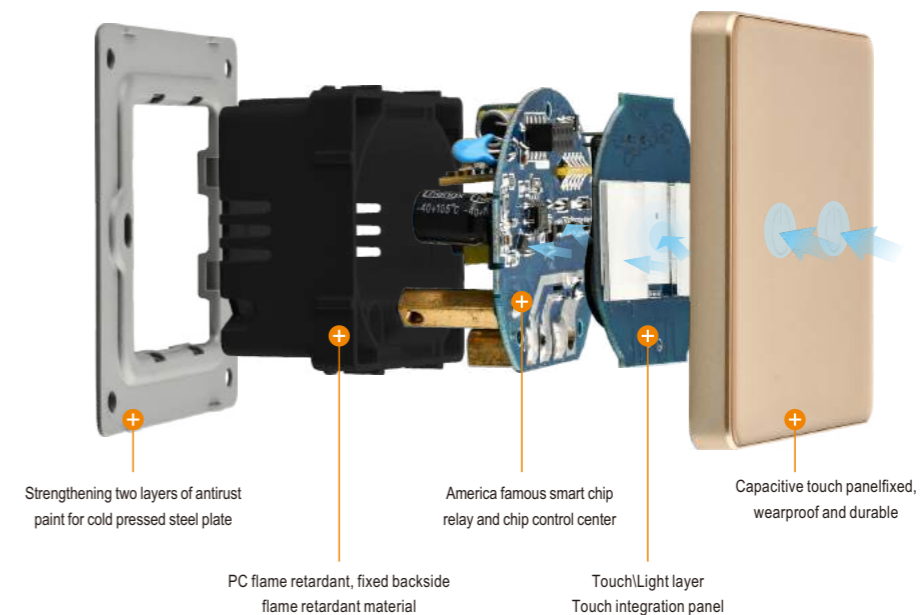

TofuOL

Capacitive touch control

With the popularity of mobile terminals such as smartphones and tablets represented by iPhone and iPad, capacitive touch control has been deeply rooted in the hearts of the people. Capacitive touch control switch operation mode is quickly accepted by the market because of its sturdy, wearproof, durable, insulation, anti-dust waterproof, beautiful and novel appearance, which will undoubtedly become the most superior technical scheme of intelligent switch. In the near future, touch control switch will replace the traditional button switch to become the mainstream of the world.