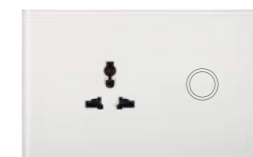

1g1w touch+MF socket M50-35
1g2w touch+MF socket M50-36
1g wifi switch+MF socket M50-37