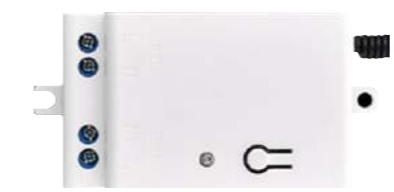

3g1w touch switch M30-09
3g2w touch switch M30-10
3g1w wifi switch M30-11
3g2w wifi switch M30-12

MODEL