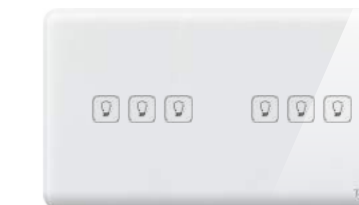

6g1w touch switch M30-36
6g2w touch switch M30-37
6g1w wifi switch M30-38
6g2w wifi switch M30-39