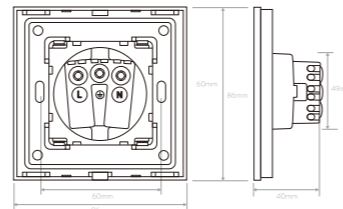

SMART HOME

Focus on Smart Switch Manufacturers

M30 Series

Material: 4mm toughened glass panel, PC plastic
Voltage: 110-250V AC, 50-60hz
Switch load power: 3-1 000W G A N G , 2000W total Single Live wire connection
Dimmer: 700w/gang, 2000W total

MODEL
1g1w touch switch M30-01
1g2w touch switch M30-02
1g1w wifi switch M30-03
1g2w wifi switch M30-04