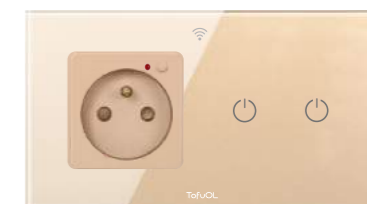

French socket+2g1w switch M20-55
French socket+2g2w switch M20-56
French socket+2g WiFi switch M20-57